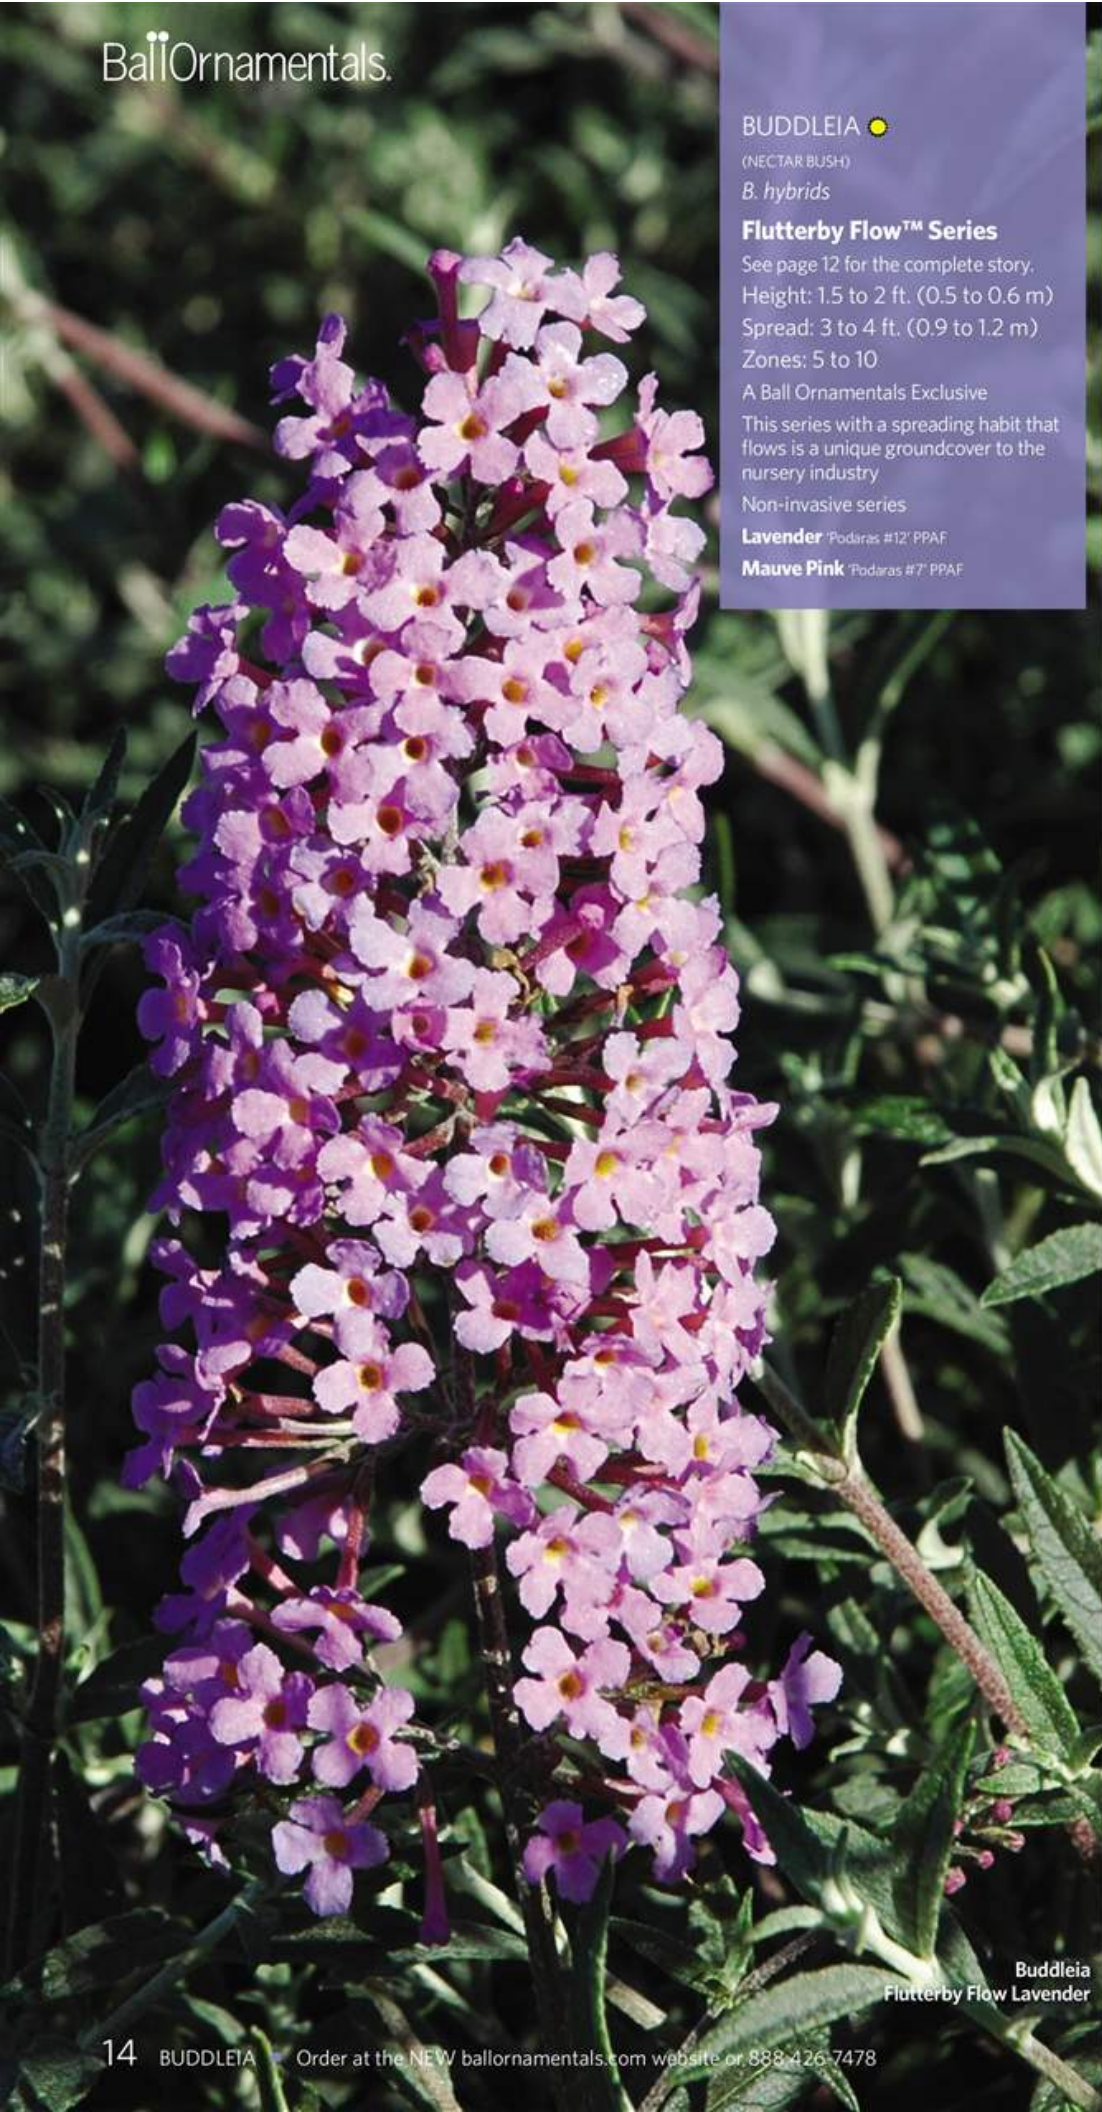

**BUDDLEIA** ●

(NECTAR BUSH)

*B. hybrids*

**Flutterby Flow™ Series**

See page 12 for the complete story.

Height: 1.5 to 2 ft. (0.5 to 0.6 m)

Spread: 3 to 4 ft. (0.9 to 1.2 m)

Zones: 5 to 10

A Ball Ornamentals Exclusive

This series with a spreading habit that flows is a unique groundcover to the nursery industry

Non-invasive series

**Lavender** Podaras #12' PPAF

**Mauve Pink** Podaras #7' PPAF

**Buddleia  
Flutterby Flow**

**Buddleia  
Flutterby Flow Mauve Pink**

**Buddleia  
Flutterby Flow Lavender**

**Buddleia  
Flutterby Petite**

**Flutterby Petite™ Series**

See page 12 for the complete story.  
 Height: 2 to 2.5 ft. (0.6 to 0.8 m)  
 Spread: 2 to 2.5 ft. (0.6 to 0.8 m)  
 Zones: 5 to 10